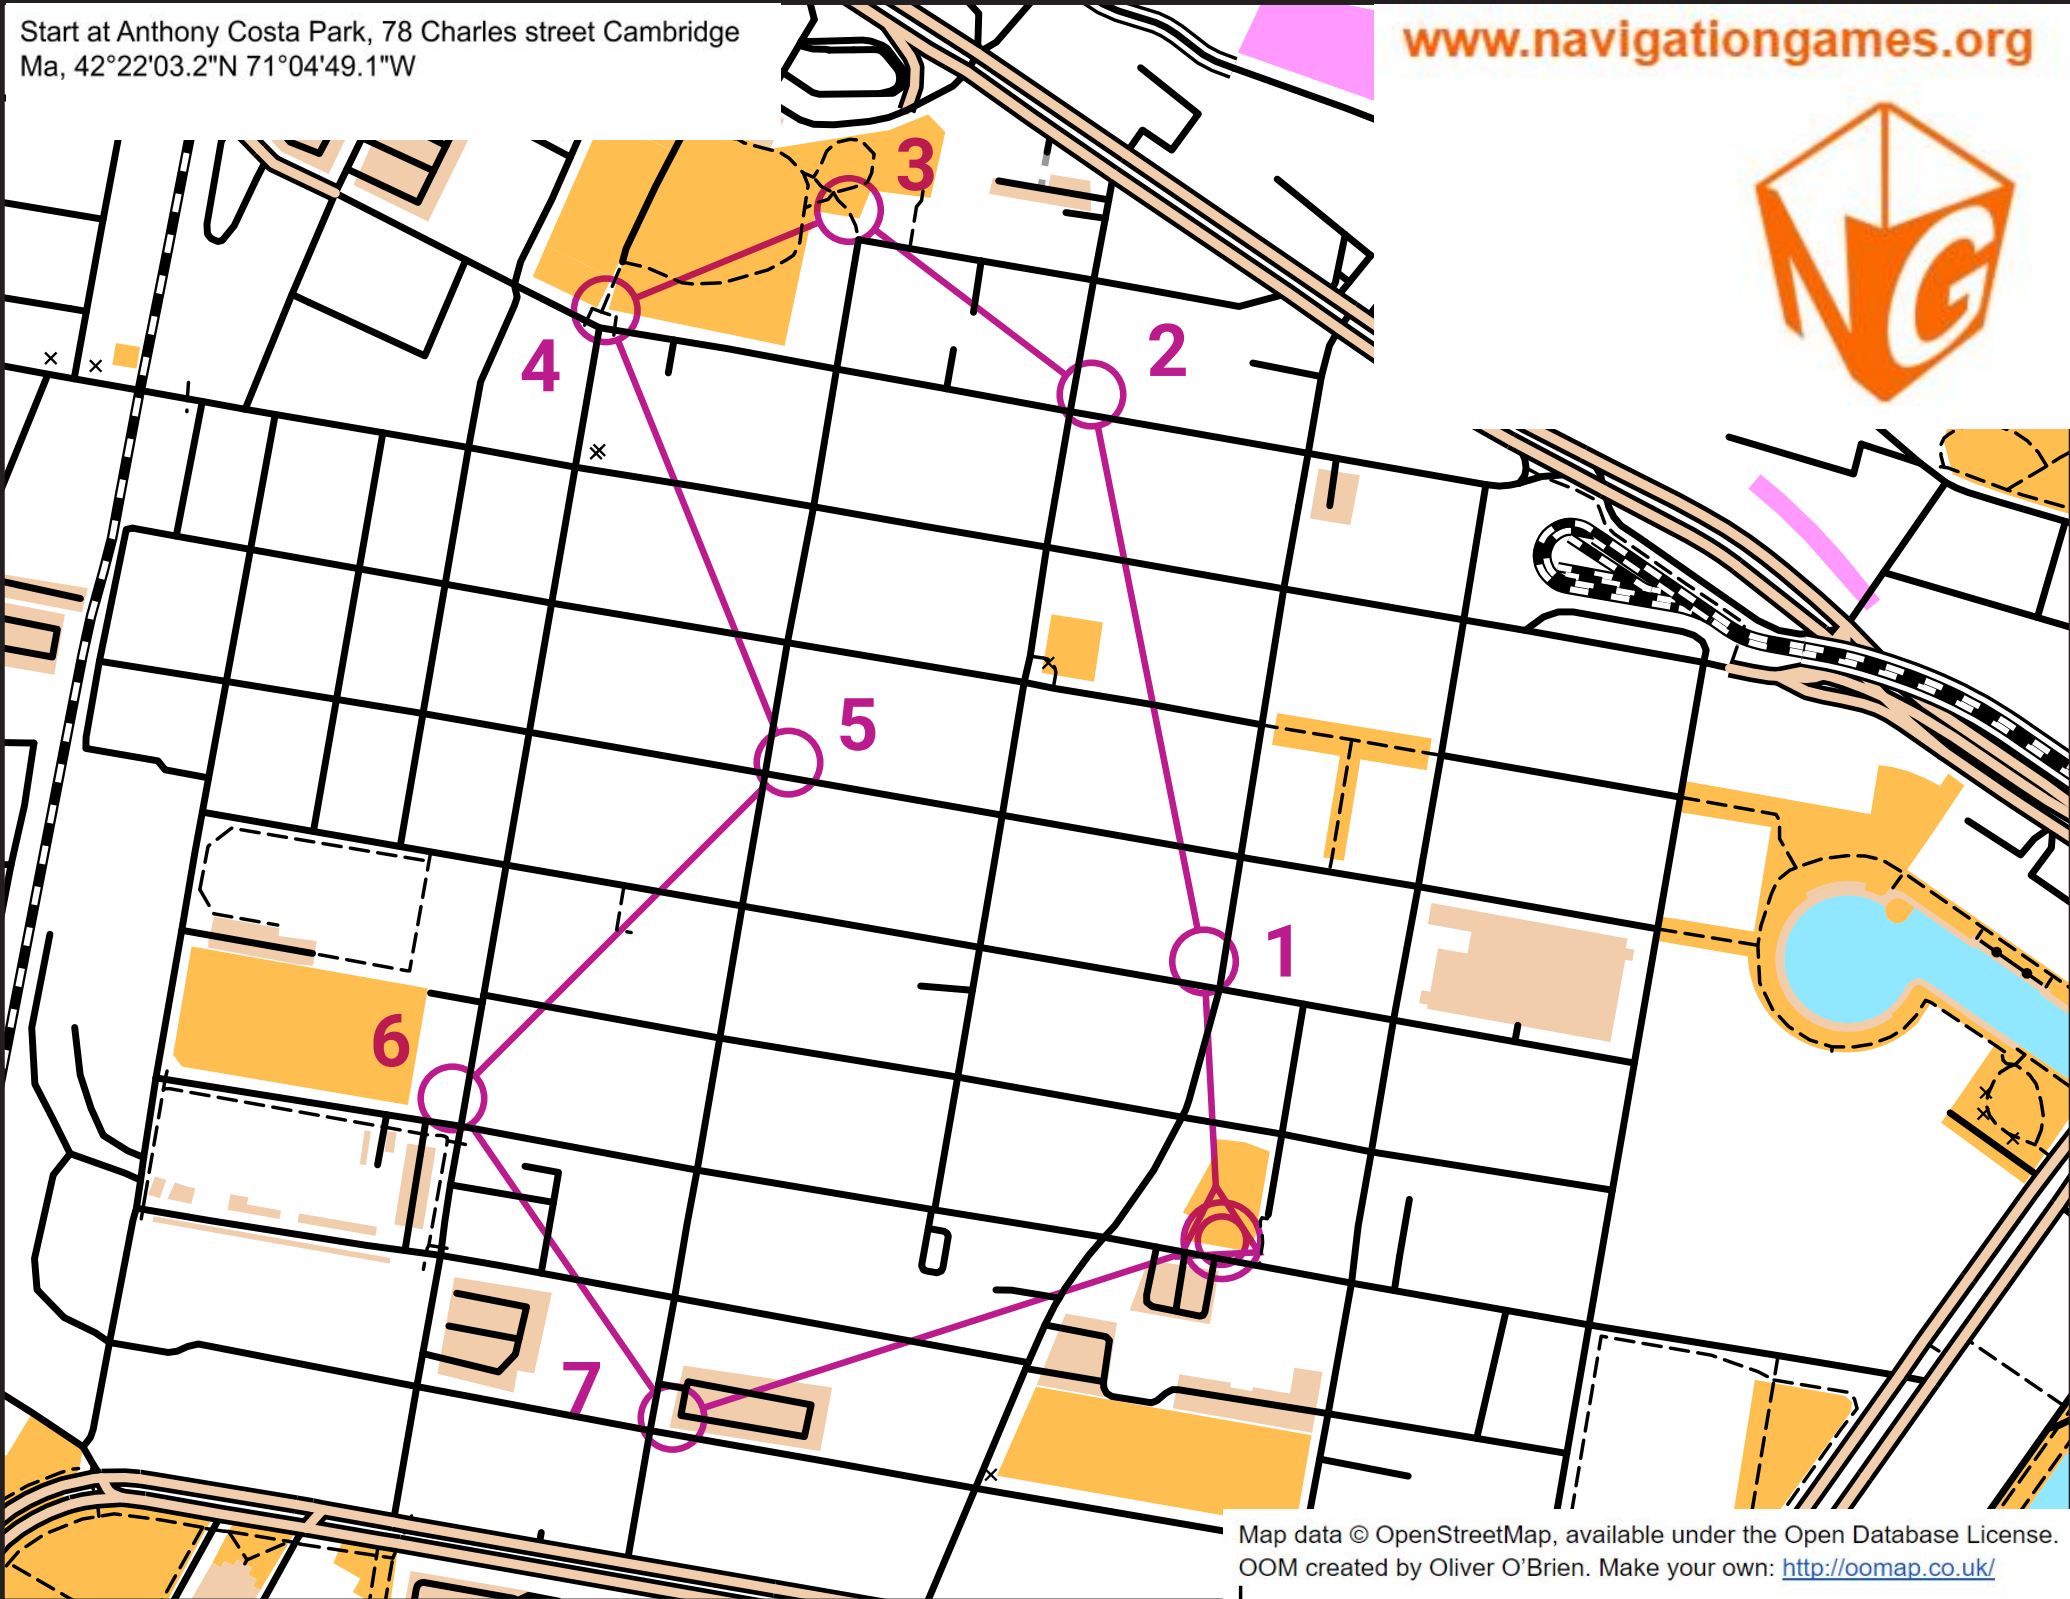

Start at Anthony Costa Park, 78 Charles street Cambridge
Ma, 42°22'03.2"N 71°04'49.1"W

www.navigationgames.org

Map data © OpenStreetMap, available under the Open Database License.
OOM created by Oliver O'Brien. Make your own: <http://oomap.co.uk/>