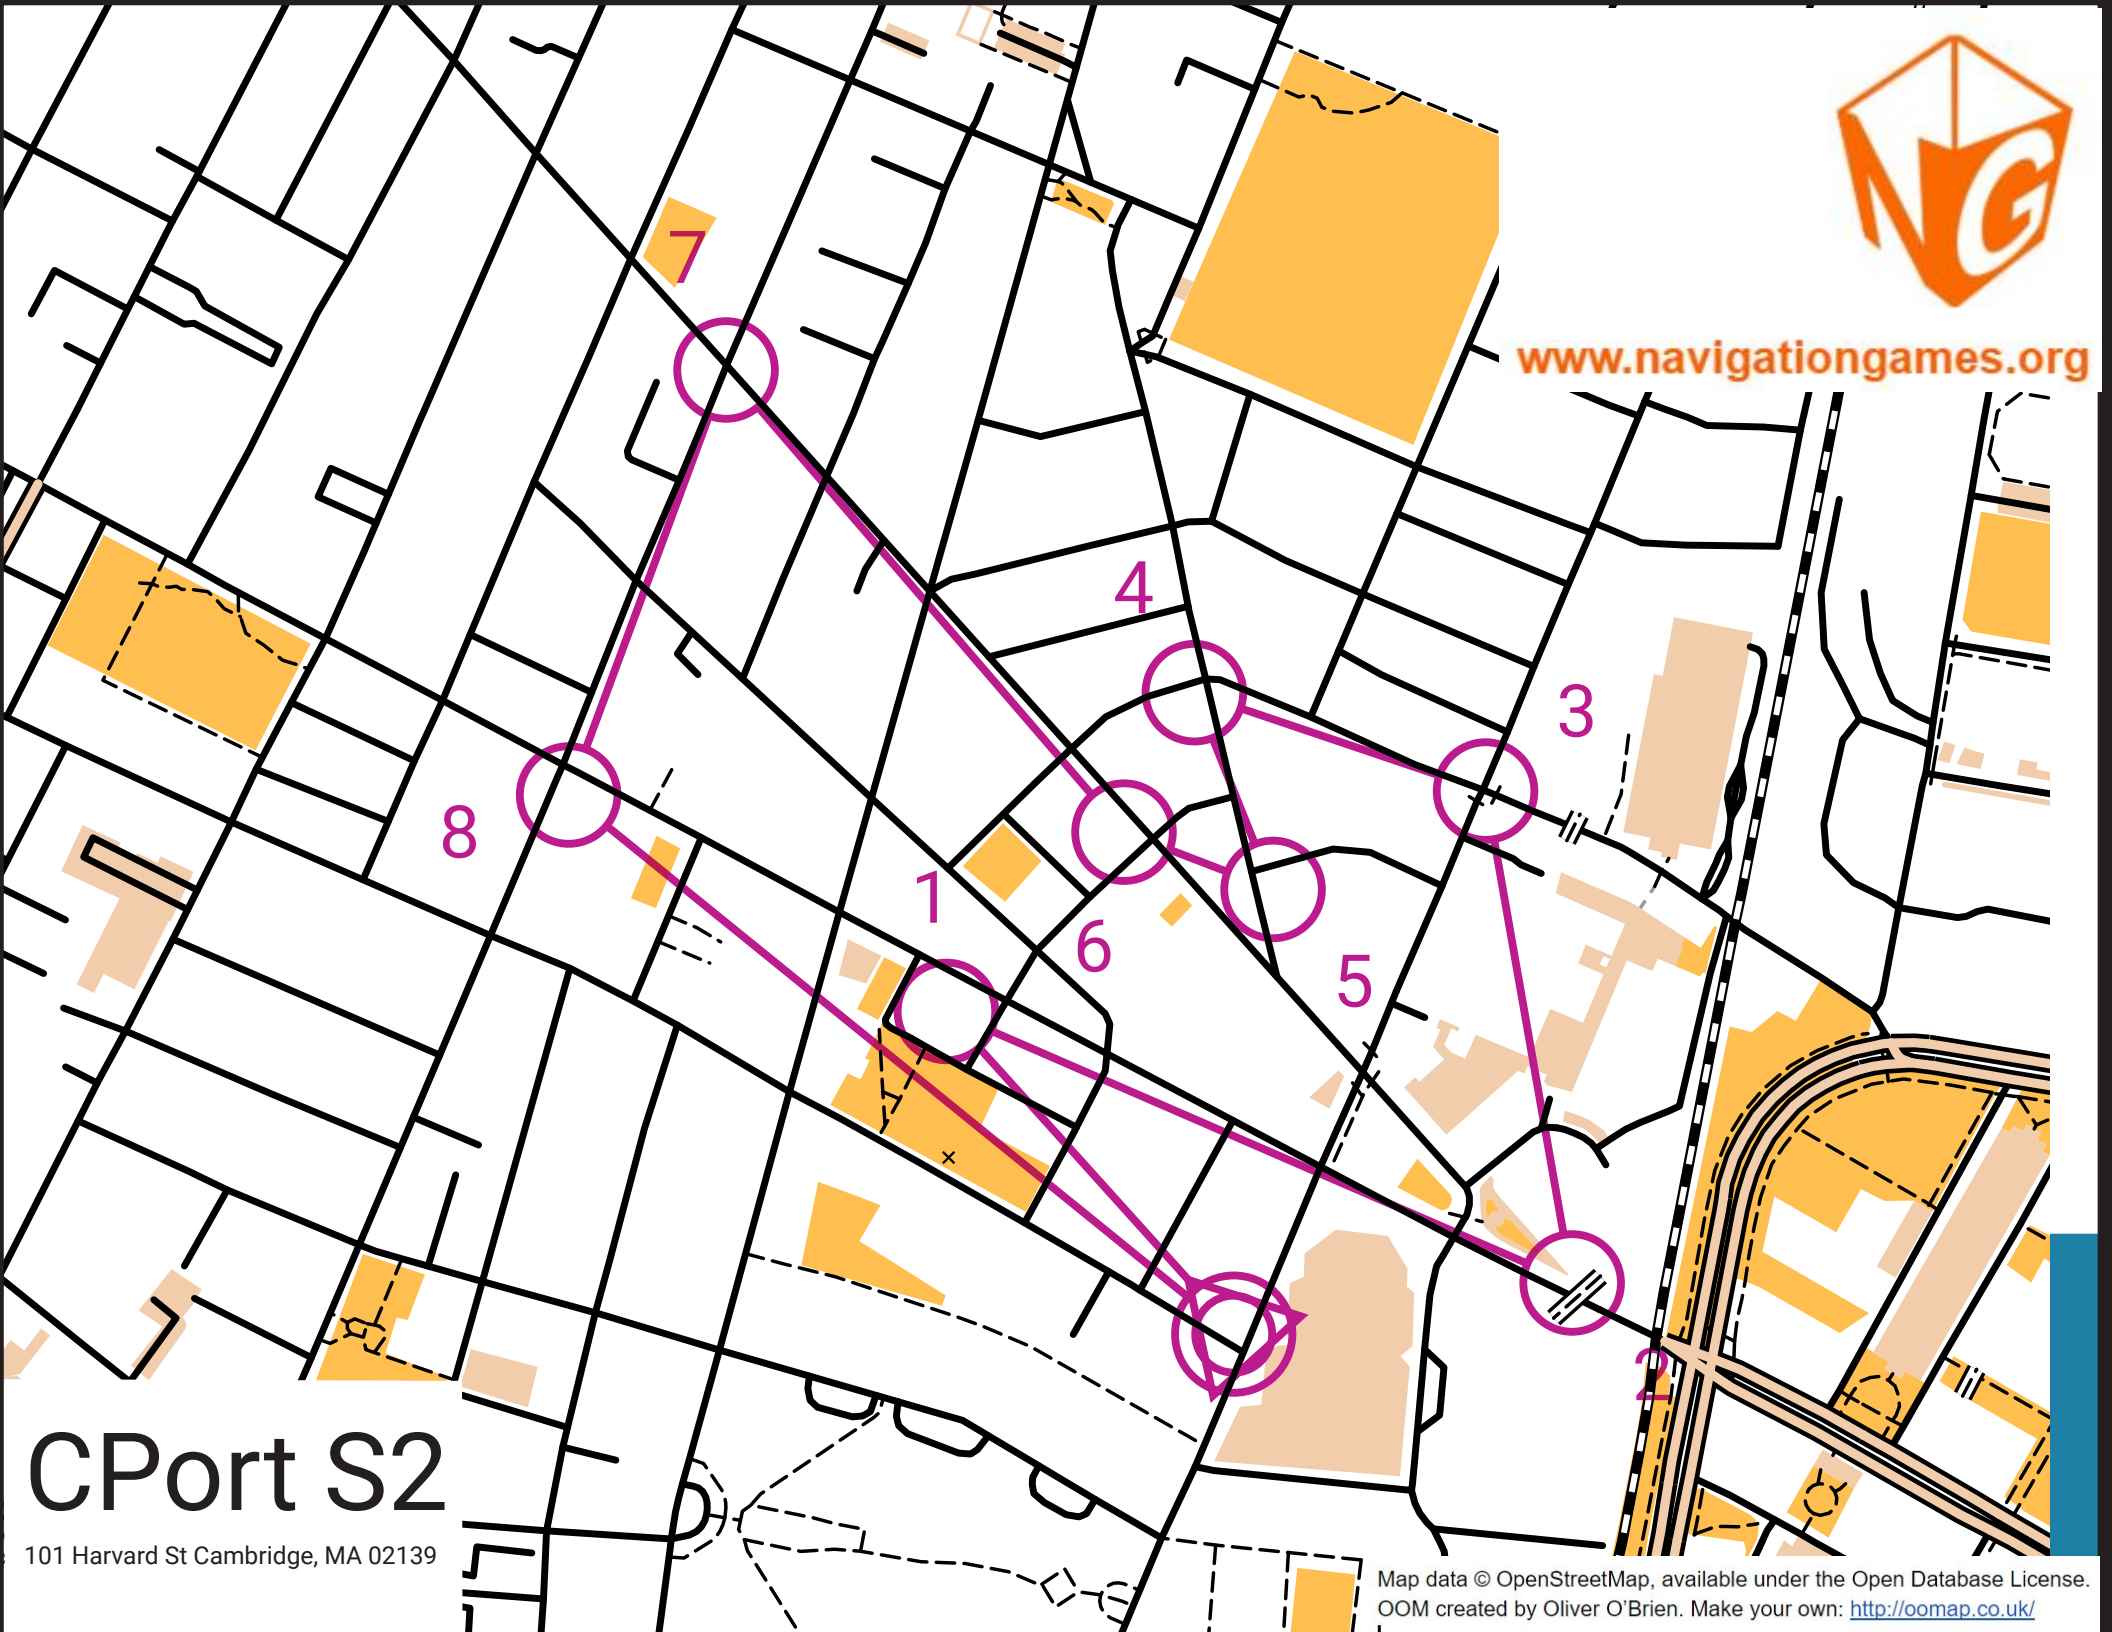

www.navigationgames.org

CPort S2

101 Harvard St Cambridge, MA 02139

Map data © OpenStreetMap, available under the Open Database License.
OOM created by Oliver O'Brien. Make your own: <http://oomap.co.uk/>